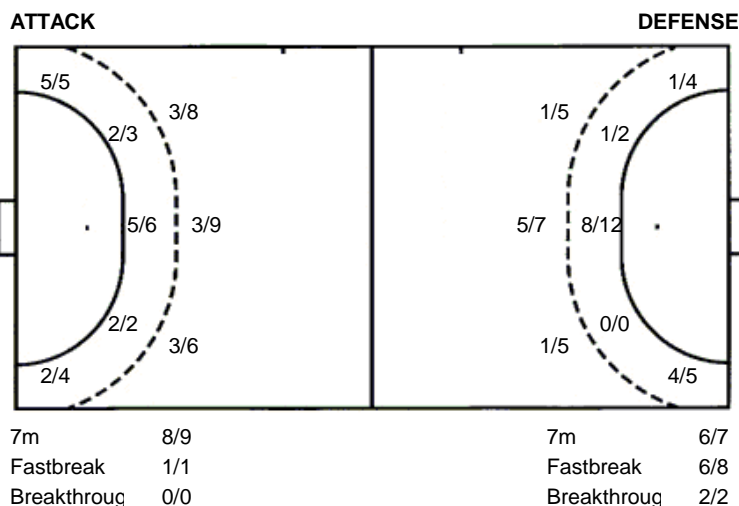

77 G. Lasica

1 missed

99 V. Lipovina

TOTAL

9/10	1/1	3/7
4/4	0/1	6/8
6/7	2/3	3/4

1 post 2 missed 5 blocked

Shots by position

Jersey number Tot. Total shooting 6m 6m (line) shooting 9m 9m shooting Wng. Wing shooting Fst. Fastbreak sh. 7m 7m penalty sh.
Brk. Breakthrough sh. Ast. Assists E7m Earned 7m pen. Trn. Turnovers Stl. Steals 2m 2m punishments C7m. Committed 7m
E2m Earned 2m pun. Yel. Yellow cards Red Red cards