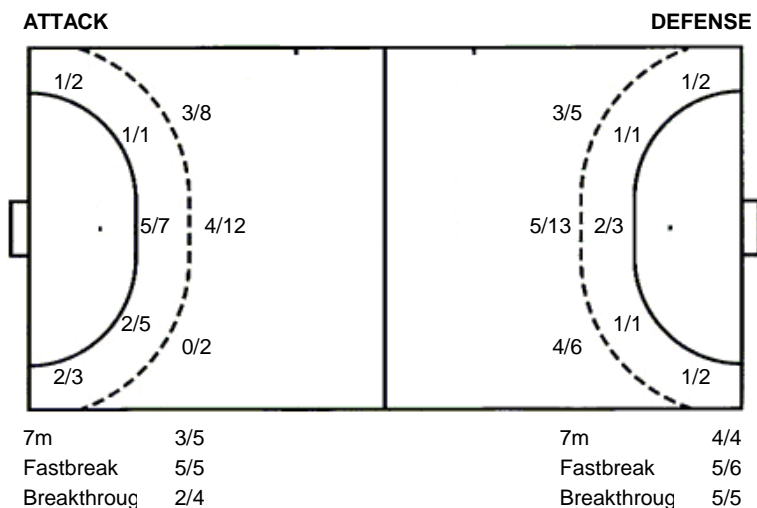

1 post 2 missed

1 post 1 blocked

1 missed 1 blocked

TOTAL

4/5	0/1	5/6
2/4	0/2	1/4
8/8	4/5	4/5

2 post 6 missed 6 blocked

Shots by position

Jersey number Tot. Total shooting 6m 6m (line) shooting 9m 9m shooting Wng. Wing shooting Fst. Fastbreak sh. 7m 7m penalty sh.
Brk. Breakthrough sh. Ast. Assists E7m Earned 7m pen. Trn. Turnovers Stl. Steals 2m 2m punishments C7m. Committed 7m
E2m Earned 2m pun. Yel. Yellow cards Red Red cards