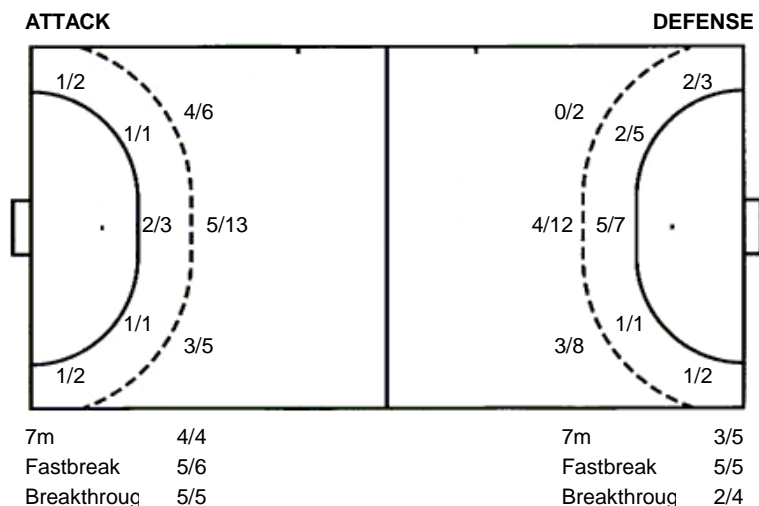

Jersey number Tot. Total shooting 6m 6m (line) shooting 9m 9m shooting Wng. Wing shooting Fst. Fastbreak sh. 7m 7m penalty sh.
Brk. Breakthrough sh. Ast. Assists E7m Earned 7m pen. Trn. Turnovers Stl. Steals 2m 2m punishments C7m. Committed 7m
E2m Earned 2m pun. Yel. Yellow cards Red Red cards

Partizan
Tatran Prešov

28 (16)
32 (17)

SEHA GSS

Hall: **SC Banjica (Beograd)**
Referees: **Dimitar Mitrevski and Blagojce Todorovski**
Start: **24.3.2014 18:00**

Match finished

Shot distribution by player

2 O. Rabek	3 M. Urban	9 D. Krok	10 D. Kristopans	15 A. Radčenko	17 L. Urban	19 P. Tumidalsky
0/1 0/1 2/2	0/1	1/1	1/1 1/1 1/1 2/4 2/3 1/1			1/1
1 missed			1 post 1 missed 1 blocked			
20 T. Urban	21 T. Čip	22 V. Guzy	23 Ž. Pejović	25 D. Krzysztofik	28 R. Antl	85 A. Petro
1/1 0/1 1/1 2/4 2/2		2/2	1/1 0/1 1/1 1/1	1/1	1/1 1/1 3/3	1/1
		1 missed	1 post			

TOTAL

4/4		4/6
1/4		3/4
5/6	3/6	12/12

2 post 3 missed 1 blocked

Shots by position

Jersey number Tot. Total shooting 6m 6m (line) shooting 9m 9m shooting Wng. Wing shooting Fst. Fastbreak sh. 7m 7m penalty sh.
Brk. Breakthrough sh. Ast. Assists E7m Earned 7m pen. Trn. Turnovers Stl. Steals 2m 2m punishments C7m. Committed 7m
E2m Earned 2m pun. Yel. Yellow cards Red Red cards