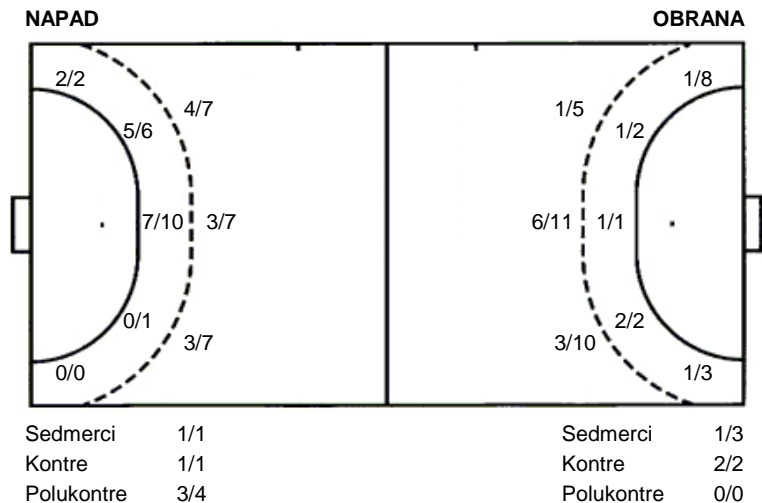

Utakmica završena

Raspored šuta po igraču

2 T. Ilić [Grid with 1/1 in top right]	4 T. Markota [Grid with 1/1 in top right, 1/1, 2/2, 2/2 in bottom row] 1 stativa 1 blok	5 M. Vukić [Grid with 2 stativa below]	6 A. Ševo [Grid with 1/1 in bottom right]	8 V. Krokar [Grid with 1/1 in top left, 1/1 in top right]	9 D. Javorčić [Grid with 1 stativa 1 prom. below]	10 M. Pavičić [Grid]
11 M. Bujas [Grid with 1/1 in top middle, 0/2, 0/1, 1/2, 1/1 in other cells] 1 blok	14 N. Jukić [Grid with 0/1, 1/1, 1/1 in bottom row, 4/5, 1/1, 1/1 in bottom row] 1 prom.	15 M. Čorić [Grid]	17 M. Ivanišević [Grid with 0/1 in bottom right]	18 P. Topić [Grid with 1/1 in top middle, 0/2, 1/1, 4/4, 2/2 in other cells]	20 M. Šindik [Grid with 1/1 in top right, 1/1 in bottom right]	

UKUPNO

1/1	2/2	3/3
0/3		1/4
7/9	7/7	8/9

4 stativa 2 prom. 2 blok

Šutevi po pozicijama