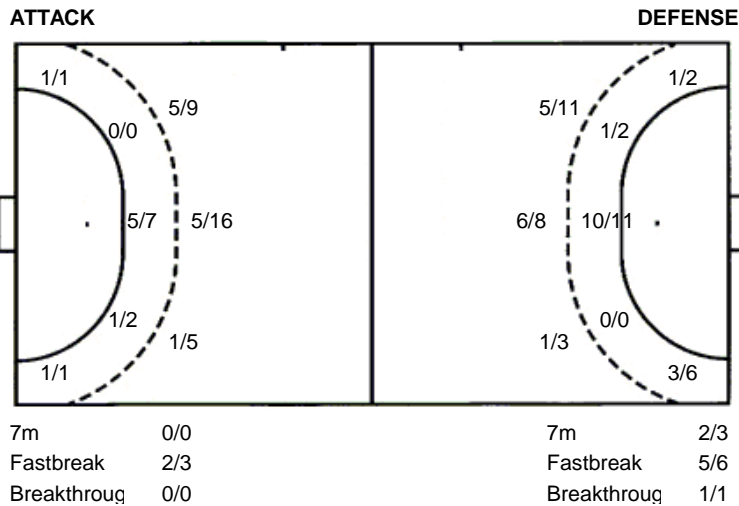

Nexe
Telekom Veszprem

21 (11)
35 (17)

Regular Season

Hall: **Kralja Tomislava (Našice)**
Referees: **Sašo Krkacev and GJOKO KOLEVSKI**
Start: **4.10.2015 17:00**

Match finished

Shot distribution by player

4 A. Gadža

6 A. Eter

	1/1	1/1

8 M. Mrdenovic

1/1		1/1
	1/1	

9 S. Barišic Jaman

		2/2
	0/1	
1/1		1/2

1 missed 1 blocked

10 V. Zrnic

0/1		
1/1		

13 I. Sršen

		1/1

1 post 1 missed 1 blocked

15 L. Sokolic

	1/2	0/1
1/2		1/1

2 post 2 missed

17 T. Nuic

18 J. Božic Pavletic

		1/1

19 M. Sakic

20 D. Halilkovic

1 missed

23 M. Vegar

		2/2
		1/1

1 missed

24 M. Nenadic

		0/1
1/1	1/1	0/1

77 M. Herceg

	0/1	
1/2		0/1

1 post

TOTAL

	2/3	6/7
1/2	0/2	2/3
5/7	2/2	3/6

4 post 6 missed 2 blocked

Shots by position