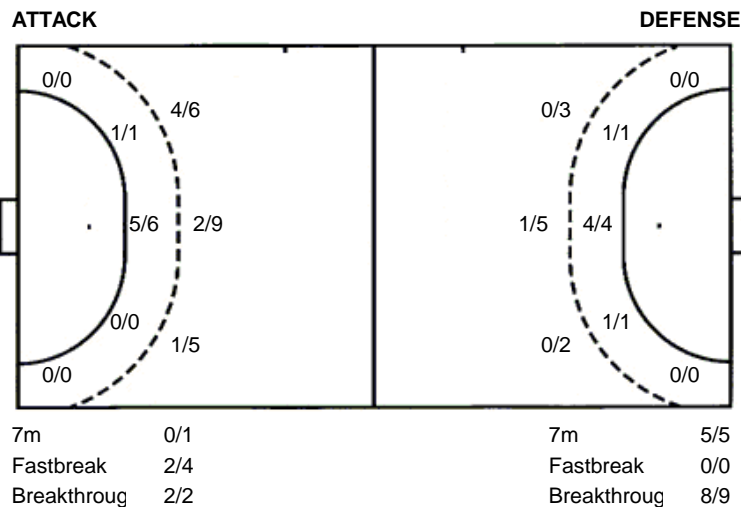

2 post 2 missed 2 blocked

Shots by position

Jersey number Tot. Total shooting 6m 6m (line) shooting 9m 9m shooting Wng. Wing shooting Fst. Fastbreak sh. 7m 7m penalty sh.
 Brk. Breakthrough sh. As. Assists E7 Earned 7m pen. TF Technical Faults St. Steals 2m 2m punishments C7. Committed 7m
 E2 Earned 2m pun. YC. Yellow cards RC Red cards BC Blue cards Blk. Blocks