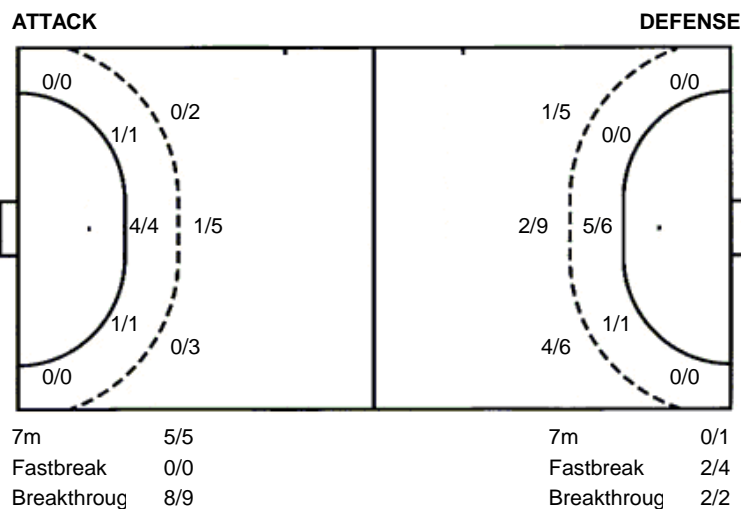

3/4	1/1	4/5
3/3		3/3
2/3	0/1	3/3

1 post 3 missed 2 blocked

Shots by position

Jersey number Tot. Total shooting 6m 6m (line) shooting 9m 9m shooting Wng. Wing shooting Fst. Fastbreak sh. 7m 7m penalty sh.
Brk. Breakthrough sh. As. Assists E7 Earned 7m pen. TF Technical Faults St. Steals 2m 2m punishments C7. Committed 7m
E2 Earned 2m pun. YC. Yellow cards RC Red cards BC Blue cards Blk. Blocks